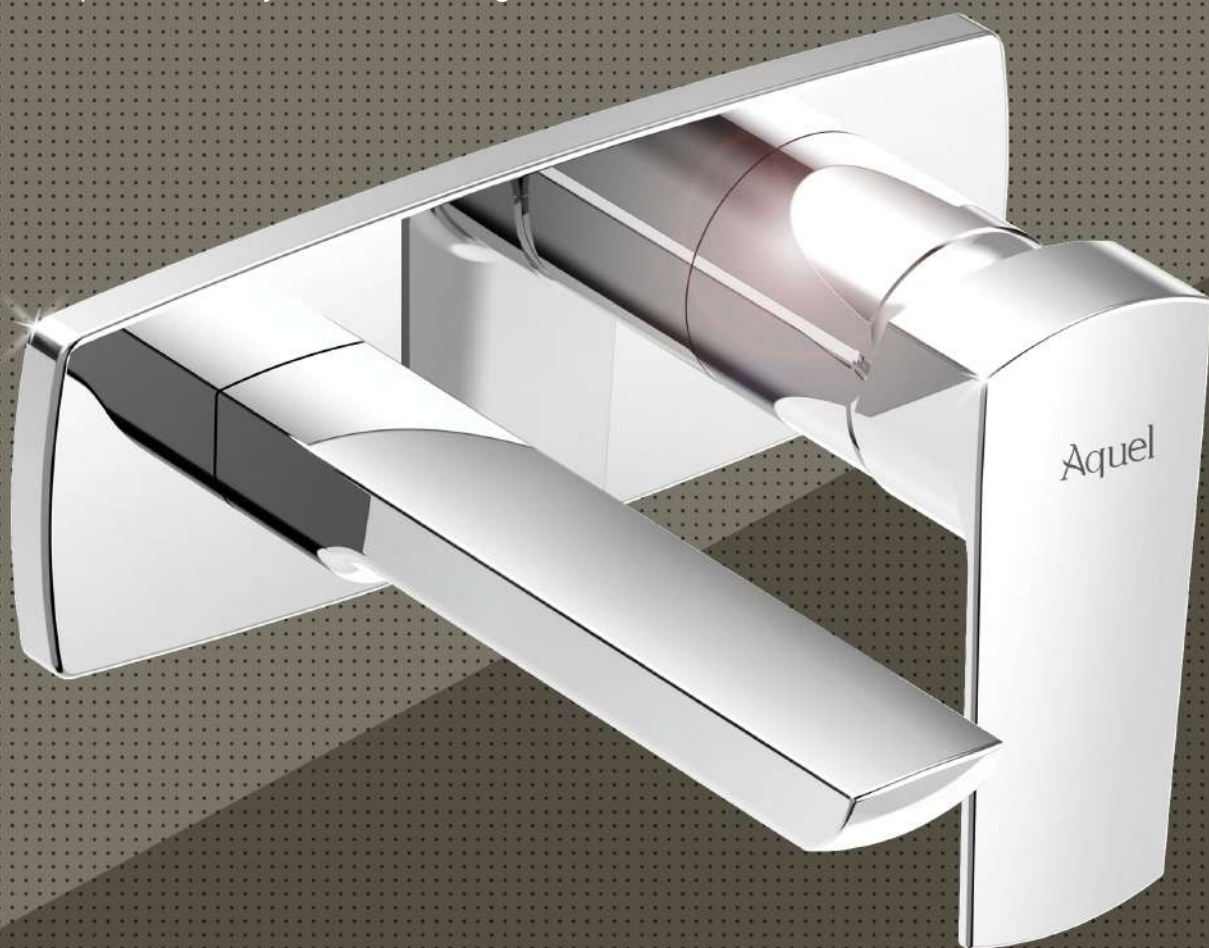

FAUCETS

ARGENTO

Spark your imagination with a touch of silver. Shiny surfaces add a sophisticated feel to the environment, while the superior workmanship makes every touch delightful. Add sparkle to every moment with Argento.