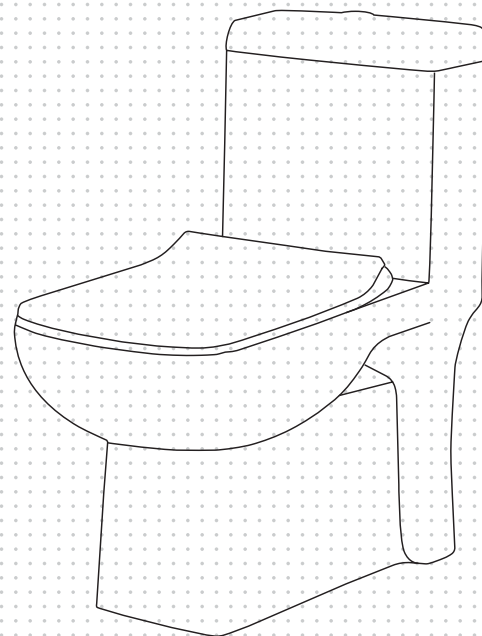

KRISTAL
FSNRCH201006
Basin Sensor
₹ 11,500.00

FSNRCH201001
Concealed Urinal Sensor
₹ 11,410.00

TOILETS

Our stylish toilets are meticulously crafted with a focus on comfort. These specially designed toilets prioritize the ergonomic needs of individuals, ensuring optimal comfort and a pleasant experience for users.