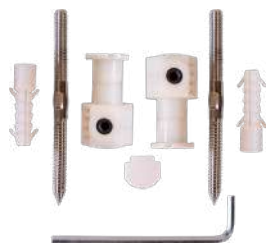

STERLING
SECSTEW12002
Single Flush Exposed Cistern
₹ 1,350.00

SIKA
SECSIKWH12006
Single Flush Exposed Cistern
₹ 1,325.00

OSMI
SECOSMWH12005
Dual Flush Exposed Cistern
₹ 1,800.00

SACC13001
Rack Bolts for Hidden Installation for
Wall Mounted Toilets
₹ 1,050.00