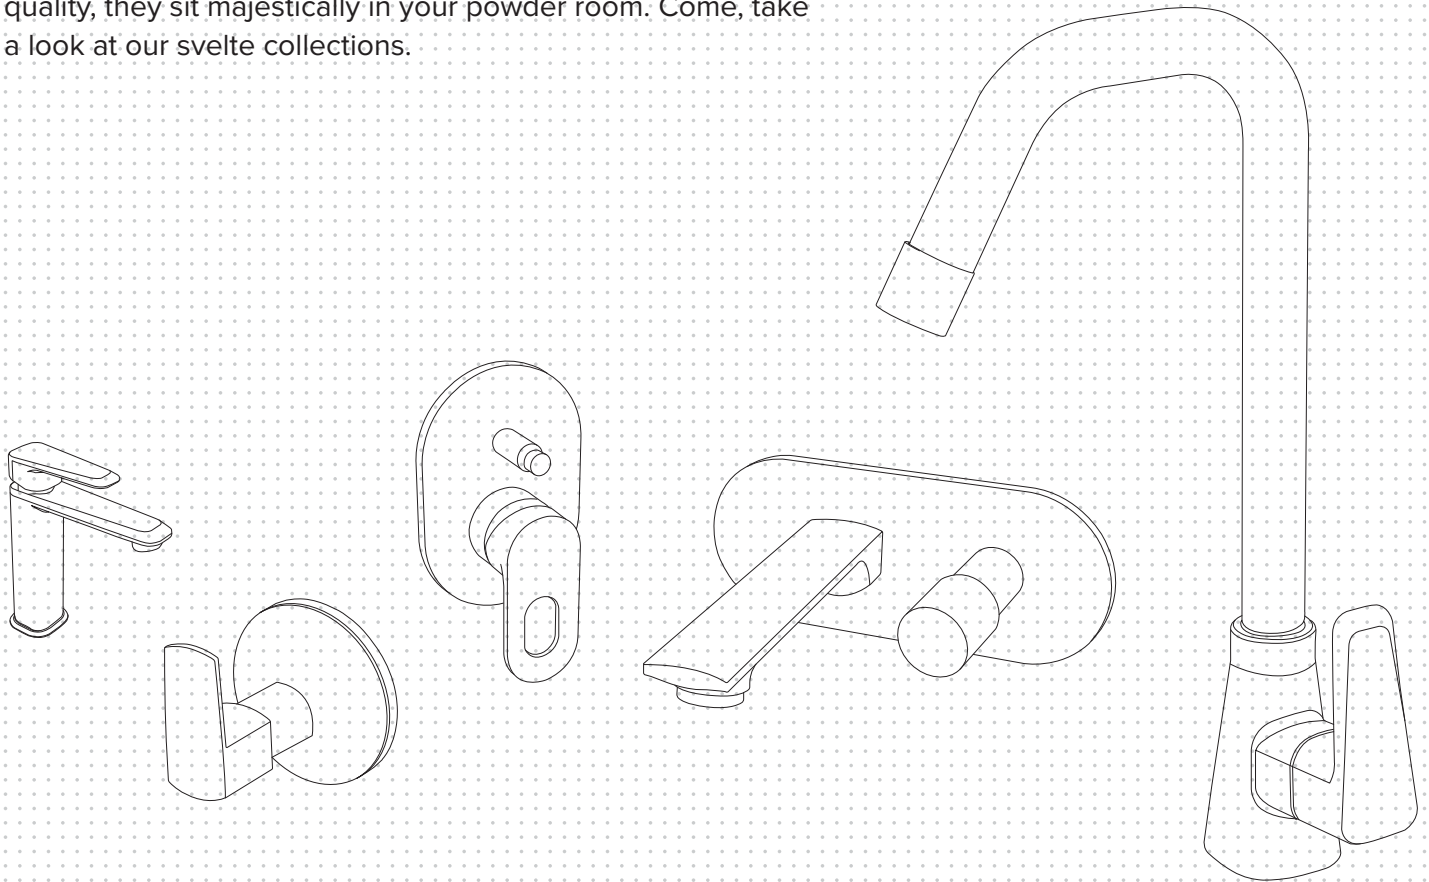

FAUCETS

The Aquel faucet range takes the lead when it comes to sheer elegance & beauty. The suite unfolds a mesmerising series of shapes & finishes. On par with world standards for design & quality, they sit majestically in your powder room. Come, take a look at our svelte collections.