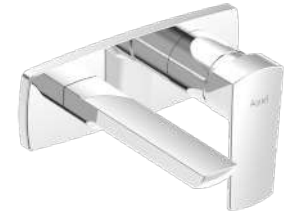

FARGECH202
Single lever Basin Mixer
Extended Body
₹ 5,375.00

FARGECH201
Single Lever Basin
Mixer
₹ 3,875.00

FARGECH203
Exposed Part for Wall Mounted
Single Lever Basin Mixer with
Operating Lever (Compatible
with FUNIP 101005)
₹ 3,235.00